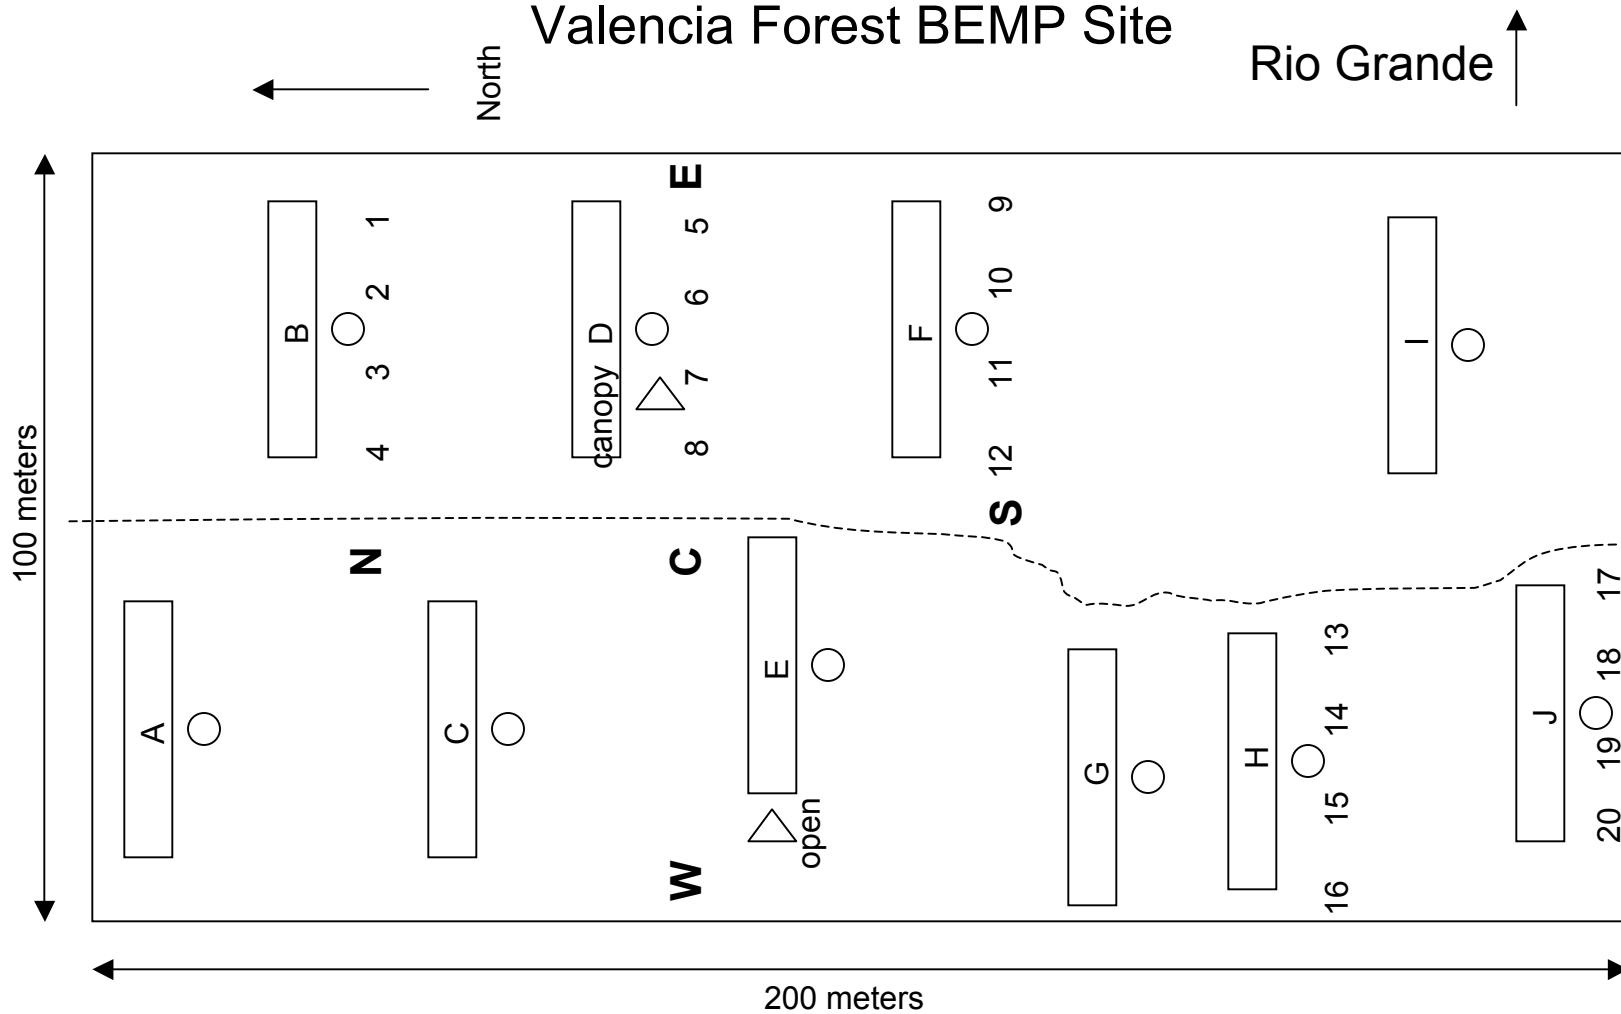

Valencia Forest BEMP Site

Vegetation plot

1, 2, etc.

Pitfall traps

Trail

Levee ↓

N, E, C, S, W

Groundwater well

Litterfall tub

Rain gauge